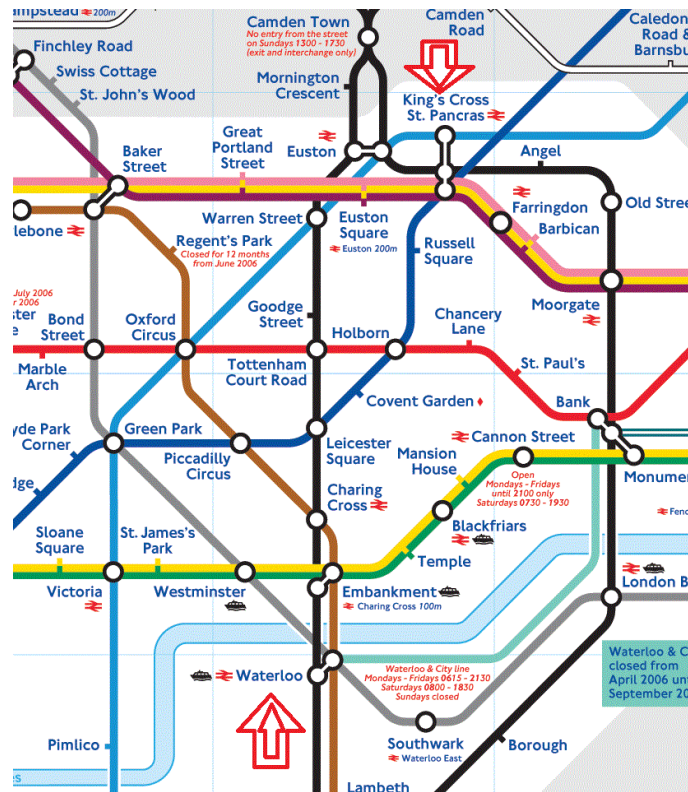

On Sunday(date)

With flight No.....

And will arrive at Heathrow Airport, London at (U.K. time)

Mobile Phone Number (for contact at airport, if necessary) -

DEPARTURE INFORMATION

Date of departure

Flight No. Time:

The Eurostar arrives into St. Pancras Station, London. You then need to take the Underground to Waterloo Station.

- There is a direct train from Waterloo to Sherborne, Dorset on Sundays approximately every hour.
- A return ticket to Sherborne – cost approximately £45.00
- Travelling time is approximately 2 hours. Please be aware that occasionally the times are disrupted on Sunday due to maintenance work.

Please advise Exclusively English of your time of arrival at Sherborne Station so that we can meet you at the station. We are just 2 minutes by car from the station.

Departures are Friday afternoon. We will take you to the station in Sherborne.